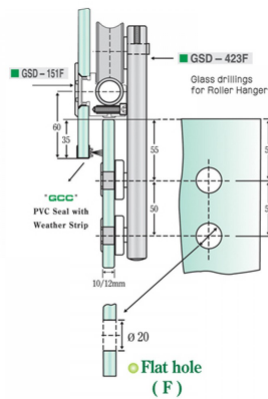

This Kit Contains :

- 1 no. 3 Metre Sliding Rail
- 6 no. Rail To Glass Holders
- 2 no. Door Stops
- 1 no. Pair Of Door Hangers
- 2 no. Rail End Caps
- 1 no. Bottom Guide
- Finger Pull Or Handle Must Be Purchased Separately