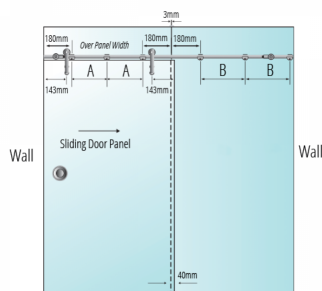

Attributes:

Product Code: KGSDKITB

Unit Of Sale: Kit