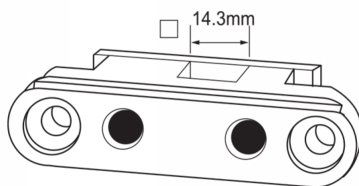

Top Patch Fitting - Satin Stainless ( Model: KGT22SS )

With Square Insert for KGTS850  
Closer.

Attributes:

**Product Code:** KGT22SS

**Unit Of Sale:** Each