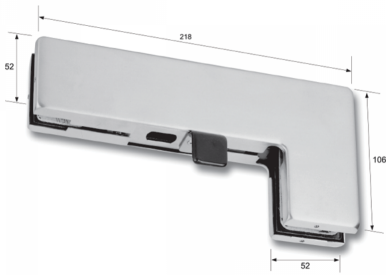

GCC Corner Transom Strike Box With Stopper - Satin Stainless (Model: KGT40KSSS)

- Easy installation with a unique designed body in three pieces, a great deal of time and effort can be saved by separate installation in side panel and overpanel.

- For KGL50S Corner Lock on Top.

- Stopper Reversible to make door swing in or out.

Attributes:

Product Code: KGT40KSSS

Unit Of Sale: Each