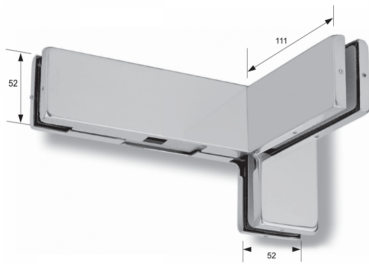

Corner Transom Strike Box With Fin - Left - Satin Stainless (Model: KGT41KLSS)

- Easy installation with a unique designed body in three pieces, a great deal of time and effort can be saved by separate installation in side panel and overpanel.

- For overpanel and sidepanel with fin fitting inside.

- For KGL50S Corner Lock on Top.

- Right & Left Fin Type.

Attributes:

Product Code: KGT41KLSS

Unit Of Sale: Each