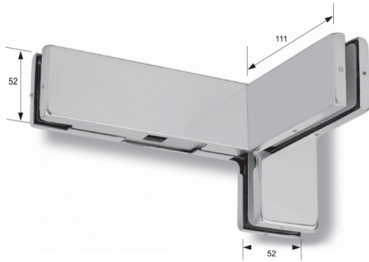

Corner Transom Strike Box With Fin - Right - Satin Stainless (Model: KGT41KRSS)

- Easy installation with a unique designed body in three pieces, a great deal of time and effort can be saved by separate installation in side panel and overpanel.
- For overpanel and sidepanel with fin fitting inside.
- For KGL50S Corner Lock on Top
- Right & Left Fin Type

Attributes:

Product Code: KGT41KRSS

Unit Of Sale: Each