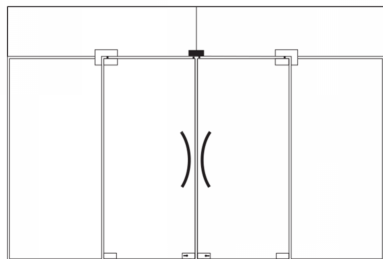

Double Over Panel Connector With Stopper - Satin Stainless ( Model: KGT70SS )

With two reversible stop inserts for single action to make door swing in or out.

Attributes:

**Product Code:** KGT70SS

**Unit Of Sale:** Each