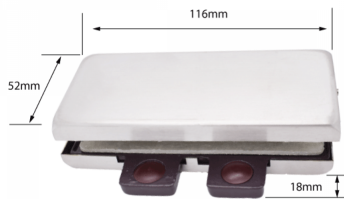

Double Over Panel Connector With Stopper - Satin Stainless ( Model: KGT70SS )

With two reversible stop inserts for single action to make door swing in or out.

Attributes:

**Product Code:** KGT70SS

**Unit Of Sale:** Each