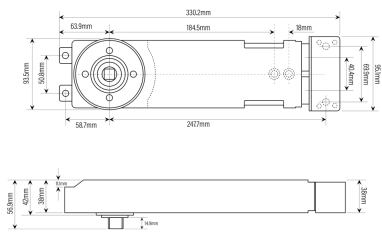

**Non Hold Open Overhead Door Closer -14.8 Spindle ( Model: KGTS850-NHO )**

- *Non hold open* with a medium 14.8 Spindle.
- Easy installation and adjustment.
- Closing Ranges. Two closing speeds variable by valve adjustment provide full hydraulic control.
- Valve 1:130 degrees - 20 degrees closing speed.
- Valve 2: 20 degrees - 0 degrees latching range.
- Specifications:
  - Max. Door Weight: 100kg
  - Max. Door Width: 1200mm

**Attributes:**  
**Product Code:** KGTS850-NHO  
**Unit Of Sale:** Each