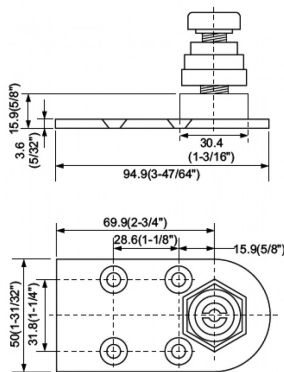

Adjustable Dual Purpose Bottom Pivot (Model: KGTS85DP)

Adjustable dual-purpose bottom pivot set

Attributes:

Product Code: KGTS85DP

Unit Of Sale: Each