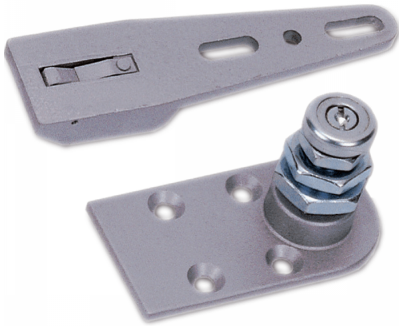

Adjustable Dual Purpose Bottom Pivot (Model: KGTS85DP)

Adjustable dual-purpose bottom pivot set

Attributes:

Product Code: KGTS85DP

Unit Of Sale: Each