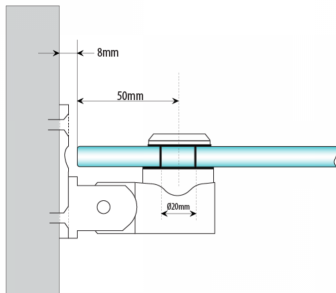

Glass To Wall Hinge SS (Model: KGX512.1)

- These are non-spring hinges and are made from SUS304 Stainless Steel.
- Suggested to be used with magnetic seals to catch and stop the door panel in the desired location.
- Prepared for 8mm, 10mm and 12mm glass thickness.
- Maximum door weight is 45kg per pair.
- Three hinges are recommended for door weight over 45kg.
- Maximum door width 1000mm.
- Satin Stainless Steel Finish.