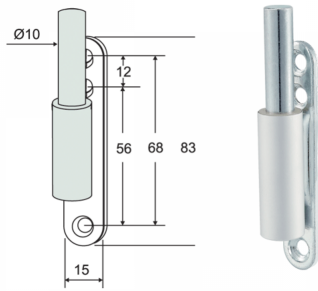

Screw On Frame Pivot Aluminium ( Model: KLHP407 )

Zinc Plated Steel. W/Aluminium Sleeve.

Attributes:

**Product Code:** KLHP407

**Unit Of Sale:** Each