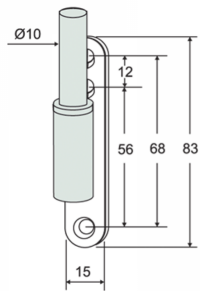

Screw On Frame Pivot Stainless Steel (Model: KLHP407S)

SUS 304 Stainless Steel

Attributes:

Product Code: KLHP407S

Unit Of Sale: Each