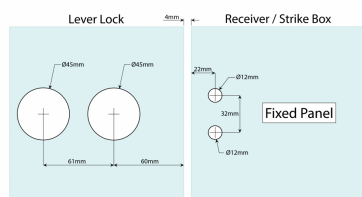

Lever Lock - Lockable - Matt Black (Model: KLL20MBK)

- Suitable for 8mm and 10mm thick glass.
- Prepared square hole for all lever handles with 8mm square spindle.
- For left hand or right hand open, lock body & night latch can be reversed easily by loosening screws only.
- The euro cylinder K9125ST.PC is used with this and should be selected below if required.
- This lock does not come complete with a lever handle and this should be selected from the associated products below.
- Not suitable for use with Dynamik Door Profile