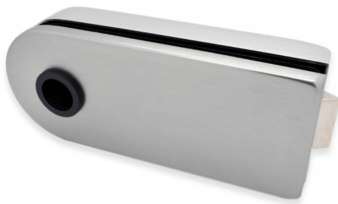

Lever Lock - Not Lockable - Brushed Stainless Effect (Model: KLL23SNK)

- Suitable for 8mm and 10mm thick glass.
- Prepared square hole for all lever handles with 8mm square spindle.
- For left hand or right hand open, lock body & night latch can be reversed easily by loosening screws only.
- Not suitable for use with Dynamik Door Profile

Attributes:

Product Code: KLL23SNK

Unit Of Sale: Each