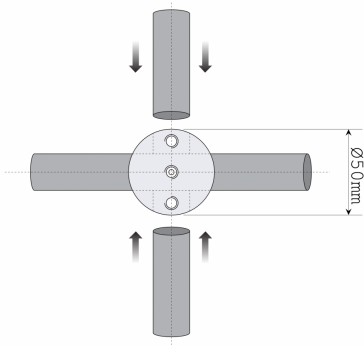

Upper X Joint (Model: KP561B)

Attributes:

Product Code: KP561B

Unit Of Sale: Each