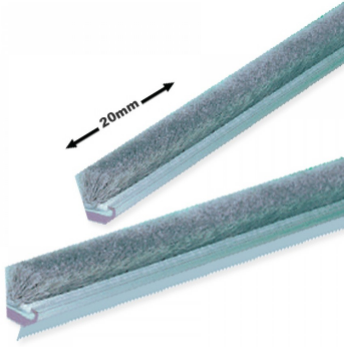

20mm Brush Strip ( Model: KPBS20 )

- For use with the clear pvc weather strips, KPF10, KPF12, KPU10 & KPU12.

Attributes:

**Product Code:** KPBS20

**Unit Of Sale:** 2.5 Mtr