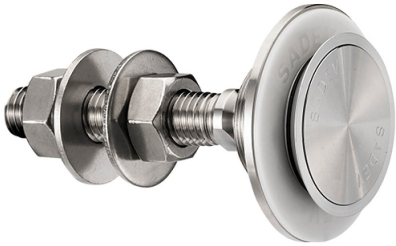

Countersunk Articulated Bolt For 8 - 15mm Thick Glass (Model: KSP.R1001-0815-1465)

These items are not held in stock and will require approximately 1-2 weeks delivery time

Attributes:

Product Code: KSP.R1001-0815-1465