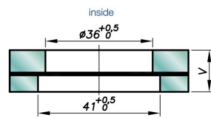

LAMINATED GLASS

V = 1st glass + intercalated films + 2nd glass
external