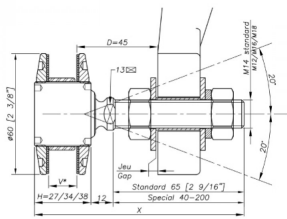

MONOLITHIC GLASS

LAMINATED GLASS

V = 1st glass + intercalated films + 2nd glass
external