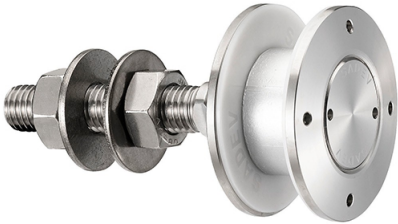

60mm Dia. Flat Head Articulated Bolt For 22 - 26mm Thick Gla (Model: KSP.R1006-70-2226-1465)

These items are not held in stock and will require approximately 1-2 weeks delivery time

Attributes:

Product Code: KSP.R1006-70-2226-1465