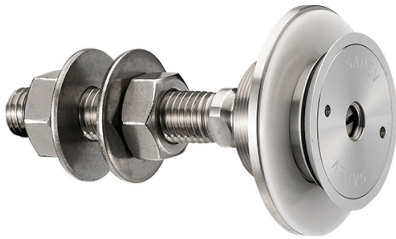

Countersunk Head Articulated Bolt For 8 - 15mm Thick Glass ( ( Model: KSP.R1008-0815-1465 )

These items are not held in stock and will require approximately 1-2 weeks delivery time

Attributes:

**Product Code:** KSP.R1008-0815-1465