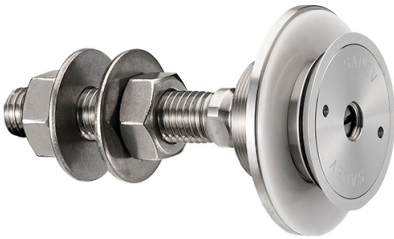

Countersunk Head Articulated Bolt For 15 - 22mm Thick Glass ( Model: KSP.R1008-1522-1465 )

These items are not held in stock and will require approximately 1-2 weeks delivery time

Attributes:

**Product Code:** KSP.R1008-1522-1465