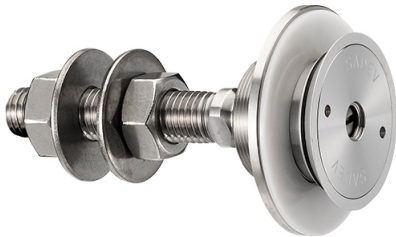

Countersunk Head Articulated Bolt For 22 - 26mm Thick Glass (Model: KSP.R1008-2226-1465)

These items are not held in stock and will require approximately 1-2 weeks delivery time

Attributes:

Product Code: KSP.R1008-2226-1465