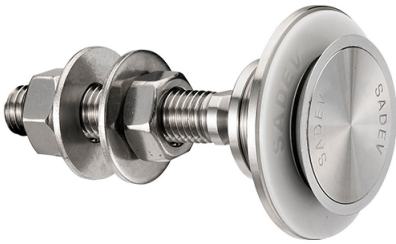

Countersunk Head Articulated Bolt For 8 - 15mm Thick Glass ((Model: KSP.R1019-0815-1465)

These items are not held in stock and will require approximately 1-2 weeks delivery time

Attributes:

Product Code: KSP.R1019-0815-1465