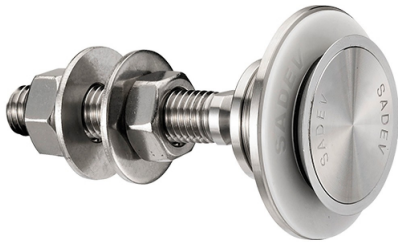

Countersunk Head Articulated Bolt For 15 - 22mm Thick Glass ( Model: KSP.R1019-1522-1465 )

These items are not held in stock and will require approximately 1-2 weeks delivery time

Attributes:

**Product Code:** KSP.R1019-1522-1465