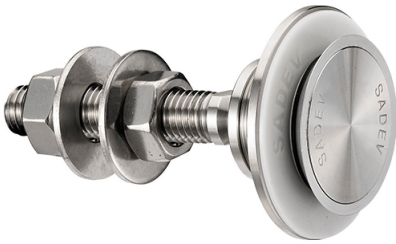

Countersunk Head Articulated Bolt For 22 - 26mm Thick Glass (Model: KSP.R1019-2226-1465)

These items are not held in stock and will require approximately 1-2 weeks delivery time

Attributes:

Product Code: KSP.R1019-2226-1465