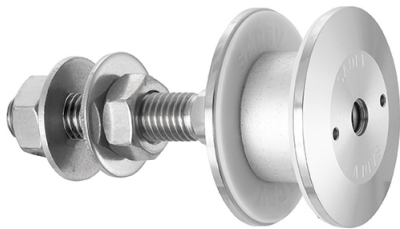

60mm Dia. Flat Head Articulated Bolt For 8 - 15mm Thick Glas ( Model: KSP.R1038-0815-1465 )

These items are not held in stock and will require approximately 1-2 weeks delivery time

Attributes:

**Product Code:** KSP.R1038-0815-1465