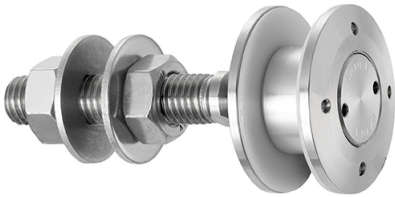

60mm Dia. Flat Head Articulated Bolt For 15 - 22mm Thick Gla ( Model: KSP.R1038-1522-1465 )

These items are not held in stock and will require approximately 1-2 weeks delivery time

Attributes:

**Product Code:** KSP.R1038-1522-1465