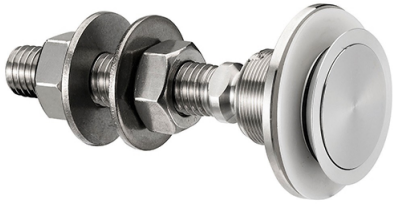

Countersunk Articulated Bolt For 15 - 22mm Thick Glass (Model: KSP.R1101-1522-1465)

These items are not held in stock and will require approximately 1-2 weeks delivery time

Attributes:

Product Code: KSP.R1101-1522-1465