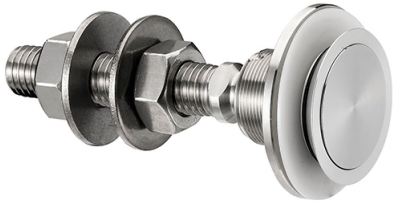

Countersunk Articulated Bolt For 22 - 26mm Thick Glass (Model: KSP.R1101-2226-1465)

These items are not held in stock and will require approximately 1-2 weeks delivery time

Attributes:

Product Code: KSP.R1101-2226-1465