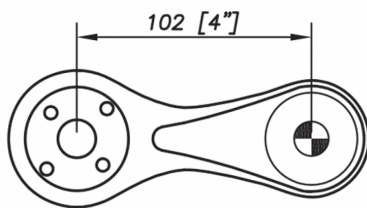

S3000 Spider Bracket Series - 1 Arm 180 Degree - AISI316 ( Model: KSP.S3000.1.180 )

- This spider is the perfect match between design and quality.
- Thanks to a great stainless steel quality, the corrosion resistance is guaranteed.
- Suitable for facades, glass roofs, etc.  
These items are not held in stock and will require approximately 1-2 weeks delivery time

Attributes:

**Product Code:** KSP.S3000.1.180

**Unit Of Sale:** Each

---