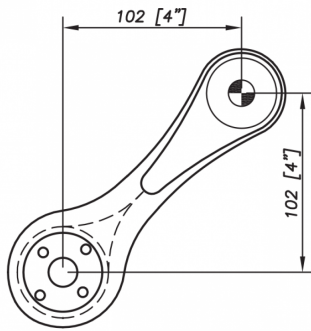

S3000 Spider Bracket Series - 1 Arms 90 Degree - AISI316 (Model: KSP.S3000.1.90)

- This spider is the perfect match between design and quality.
- Thanks to a great stainless steel quality, the corrosion resistance is guaranteed.
- Suitable for facades, glass roofs, etc.
These items are not held in stock and will require approximately 1-2 weeks delivery time

Attributes:

Product Code: KSP.S3000.1.90

Unit Of Sale: Each
