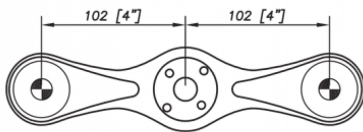

S3000 Spider Bracket Series - 2 Arms 180 Degree - AISI316 (Model: KSP.S3000.2.180)

- This spider is the perfect match between design and quality.
- Thanks to a great stainless steel quality, the corrosion resistance is guaranteed.
- Suitable for facades, glass roofs, etc.
These items are not held in stock and will require approximately 1-2 weeks delivery time

Attributes:

Product Code: KSP.S3000.2.180

Unit Of Sale: Each
