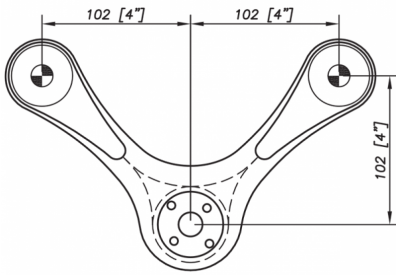

S3000 Spider Bracket Series - 2 Arms 90 Degree - AISI316 (Model: KSP.S3000.2.90)

- This spider is the perfect match between design and quality.
- Thanks to a great stainless steel quality, the corrosion resistance is guaranteed.
- Suitable for facades, glass roofs, etc.
These items are not held in stock and will require approximately 1-2 weeks delivery time

Attributes:

Product Code: KSP.S3000.2.90

Unit Of Sale: Each
