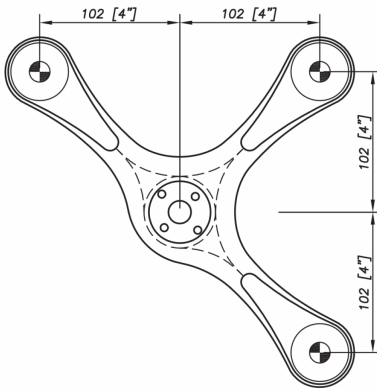

S3000 Spider Bracket Series -3 Arms - AISI316 (Model: KSP.S3000.3)

- This spider is the perfect match between design and quality.

- Thanks to a great stainless steel quality, the corrosion resistance is guaranteed.

- Suitable for facades, glass roofs, etc. These items are not held in stock and will require approximately 1-2 weeks delivery time

Attributes:

Product Code: KSP.S3000.3

Unit Of Sale: Each