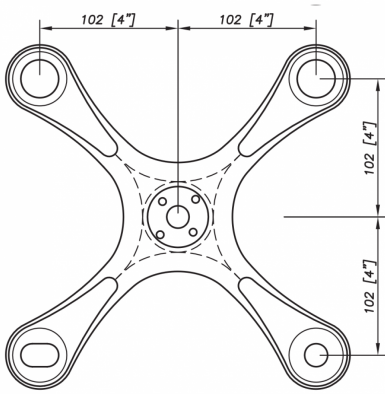

S3000 Spider Bracket Series -4 Arms - AISI316 (Model: KSP.S3000.4)

- This spider is the perfect match between design and quality.

- Thanks to a great stainless steel quality, the corrosion resistance is guaranteed.

- Suitable for facades, glass roofs, etc. These items are not held in stock and will require approximately 1-2 weeks delivery time

Attributes:

Product Code: KSP.S3000.4

Unit Of Sale: Each