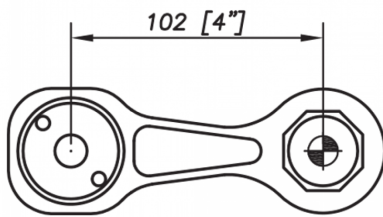

S3001 Evo Spider Bracket Series - 1 Arm 180 Degree - AISI316 (Model: KSP.S3001.1.180)

- This spider is the perfect match between design and quality.
- Thanks to a great stainless steel quality, the corrosion resistance is guaranteed.
- Suitable for facades, glass roofs, etc.
These items are not held in stock and will require approximately 1-2 weeks delivery time

Attributes:

Product Code: KSP.S3001.1.180

Unit Of Sale: Each
