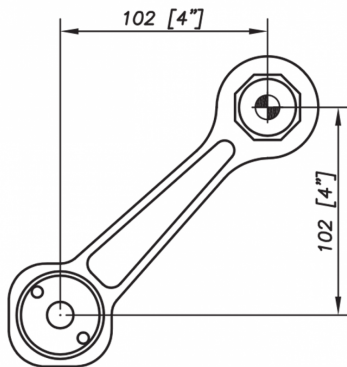

S3001 Evo Spider Bracket Series - 1 Arms 90 Degree - AISI316 (Model: KSP.S3001.1.90)

- This spider is the perfect match between design and quality.
- Thanks to a great stainless steel quality, the corrosion resistance is guaranteed.
- Suitable for facades, glass roofs, etc.
These items are not held in stock and will require approximately 1-2 weeks delivery time

Attributes:

Product Code: KSP.S3001.1.90

Unit Of Sale: Each
