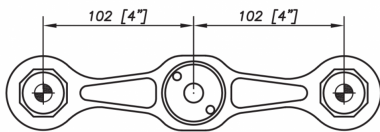

S3001 Evo Spider Bracket Series - 2 Arms 180 Degree - AISI31 (Model: KSP.S3001.2.180)

- This spider is the perfect match between design and quality.
- Thanks to a great stainless steel quality, the corrosion resistance is guaranteed.
- Suitable for facades, glass roofs, etc.
These items are not held in stock and will require approximately 1-2 weeks delivery time

Attributes:

Product Code: KSP.S3001.2.180

Unit Of Sale: Each
