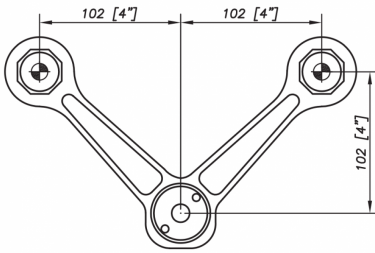

S3001 Evo Spider Bracket Series - 2 Arms 90 Degree - AISI316 (Model: KSP.S3001.2.90)

- This spider is the perfect match between design and quality.
- Thanks to a great stainless steel quality, the corrosion resistance is guaranteed.
- Suitable for facades, glass roofs, etc.
These items are not held in stock and will require approximately 1-2 weeks delivery time

Attributes:

Product Code: KSP.S3001.2.90

Unit Of Sale: Each
