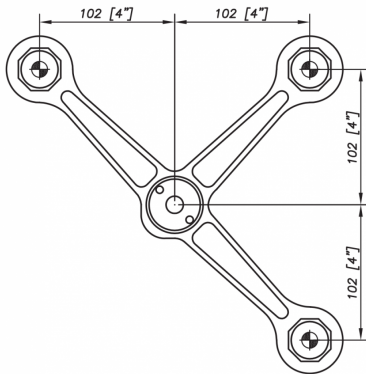

S3001 Evo Spider Bracket Series -3 Arms - AISI316 (Model: KSP.S3001.3)

- This spider is the perfect match between design and quality.

- Thanks to a great stainless steel quality, the corrosion resistance is guaranteed.

- Suitable for facades, glass roofs, etc.
These items are not held in stock and will require approximately 1-2 weeks delivery time

Attributes:

Product Code: KSP.S3001.3

Unit Of Sale: Each
