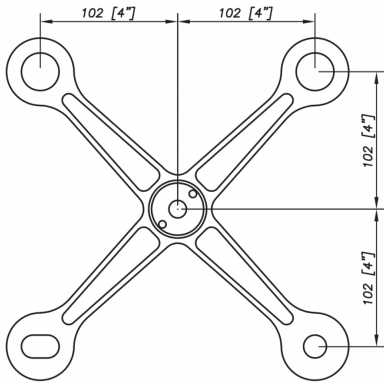

S3001 Evo Spider Bracket Series -4 Arms - AISI316 (Model: KSP.S3001.4)

- This spider is the perfect match between design and quality.
- Thanks to a great stainless steel quality, the corrosion resistance is guaranteed.
- Suitable for facades, glass roofs, etc. These items are not held in stock and will require approximately 1-2 weeks delivery time

Attributes:

Product Code: KSP.S3001.4

Unit Of Sale: Each