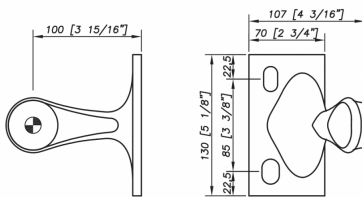

S3100 Spider Bracket Series - 1 Arm 180 Degree - AISI316 (Model: KSP.S3100.1.180)

- This spider is the perfect match between design and quality.
- Thanks to a great stainless steel quality, the corrosion resistance is guaranteed.
- Suitable for facades, glass roofs, etc.
These items are not held in stock and will require approximately 1-2 weeks delivery time

Attributes:

Product Code: KSP.S3100.1.180

Unit Of Sale: Each
