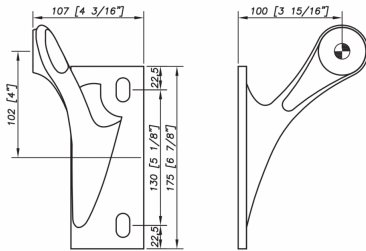

S3100 Spider Bracket Series - 1 Arm - Left - AISI316 (Model: KSP.S3100.1L)

- This spider is the perfect match between design and quality.
- Thanks to a great stainless steel quality, the corrosion resistance is guaranteed.
- Suitable for facades, glass roofs, etc. These items are not held in stock and will require approximately 1-2 weeks delivery time

Attributes:

Product Code: KSP.S3100.1L

Unit Of Sale: Each