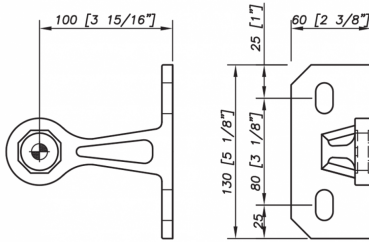

S3101 Evo Spider Bracket Series - 1 Arm 180 Degree - AISI316 ( Model: KSP.S3101.1.180 )

- This spider is the perfect match between design and quality.
- Thanks to a great stainless steel quality, the corrosion resistance is guaranteed.
- Suitable for facades, glass roofs, etc. These items are not held in stock and will require approximately 1-2 weeks delivery time

Attributes:

**Product Code:** KSP.S3101.1.180

**Unit Of Sale:** Each