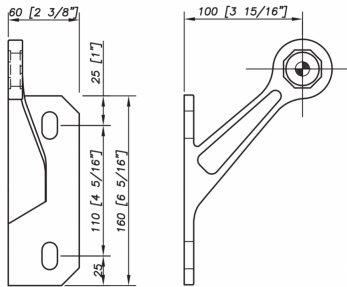

S3101 Evo Spider Bracket Series - 1 Arm - Left - AISI316 (Model: KSP.S3101.1L)

- This spider is the perfect match between design and quality.
- Thanks to a great stainless steel quality, the corrosion resistance is guaranteed.
- Suitable for facades, glass roofs, etc. These items are not held in stock and will require approximately 1-2 weeks delivery time

Attributes:

Product Code: KSP.S3101.1L

Unit Of Sale: Each