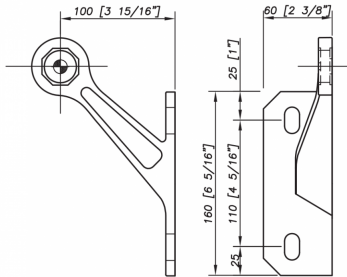

### S3101 Evo Spider Bracket Series - 1 Arm - Right - AISI316 ( Model: KSP.S3101.1R )

- This spider is the perfect match between design and quality.
- Thanks to a great stainless steel quality, the corrosion resistance is guaranteed.
- Suitable for facades, glass roofs, etc. These items are not held in stock and will require approximately 1-2 weeks delivery time

**Attributes:**

**Product Code:** KSP.S3101.1R

**Unit Of Sale:** Each