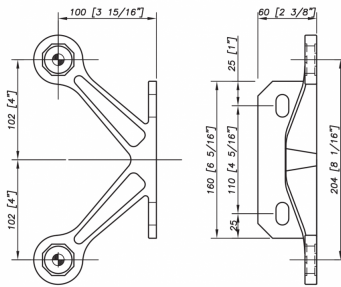

S3101 Evo Spider Bracket Series - 2 Arm - AISI316 (Model: KSP.S3101.2)

- This spider is the perfect match between design and quality.

- Thanks to a great stainless steel quality, the corrosion resistance is guaranteed.

- Suitable for facades, glass roofs, etc. These items are not held in stock and will require approximately 1-2 weeks delivery time

Attributes:

Product Code: KSP.S3101.2

Unit Of Sale: Each