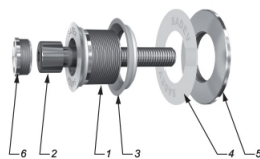

Components