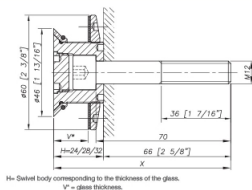

Dimensions