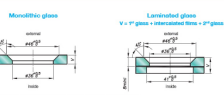

Countersunk Fixed Bolt For 22 - 26mm Thick Glass (Outside Fi (Model: KSP.V2002-2226-1266)

Fixed bolt with a countersunk head for use in spider glazing systems. Suitable for glazing from the outside or blind access glazing. Manufactured using 316 grade stainless steel. Standard 66mm long axis and suitable for 22 - 26mm thick glass. Please see the other bolts in the range for additional glass thicknesses. Special dimension glass bolts available on request. Glassparts recommend using thread locking compound whenever possible. These items are not held in stock and will require approximately 1-2 weeks delivery time

Attributes:

Product Code: KSP.V2002-2226-1266

Unit Of Sale: Each

Dimensions

Components

How to fit