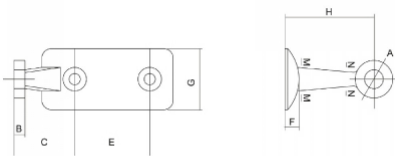

304 SS One Way Spider Bracket With Glass Bolt (Model: KSP008)

Attributes:

Product Code: KSP008

Unit Of Sale: Each

Size (mm)							
I	H	A	B	C	E	F	G
250	95	40	12	65	80	15	65