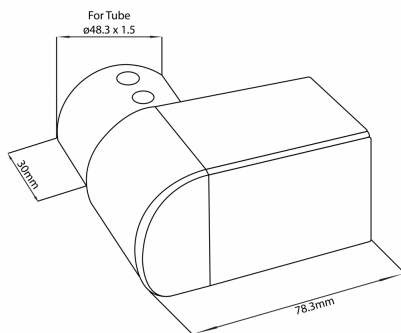

Juliette Balcony Bracket For Slotted Rail - Right (Model: KSS.6508.480.316)

- Available in a 320 grit brushed finish 316 grade stainless steel making this ideal for use outdoors in even the toughest environments.
- Manufactured to work with our standard 48.3mm slotted handrail system.
- These brackets allow you to easily install a minimalist, yet robust, balcony system on openings up to 1800mm wide.
- Suitable for numerous glass thicknesses, depending on the application and the same brackets can be mounted in a vertical arrangement, as well as the standard horizontal one, which would mean no handrail would be seen from inside the building.
- Used generally for large patio doors that open inwards or large inward opening windows where a fall hazard may arise.
- [Left Side Bracket also available.](#)