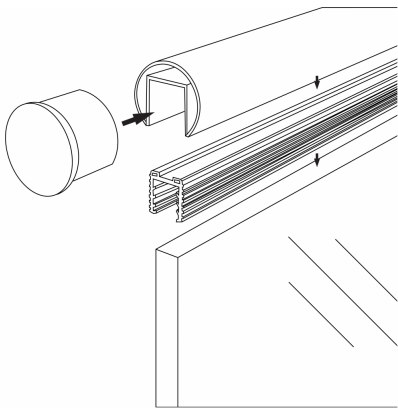

Slotted Handrail Gasket For 19 - 21.5 mm Thick Glass - 3 Mtr (Model: KSS.6770.483.2000)

- Gasket for use with [KSS.2004981.316](#) - Slotted Tube 48.3mm x 27mm x 30mm x 1.5mm.
- Suitable for 19mm to 21.5mm thick glass.

Attributes:

Product Code: KSS.6770.483.2000

Unit Of Sale: 3 Metre